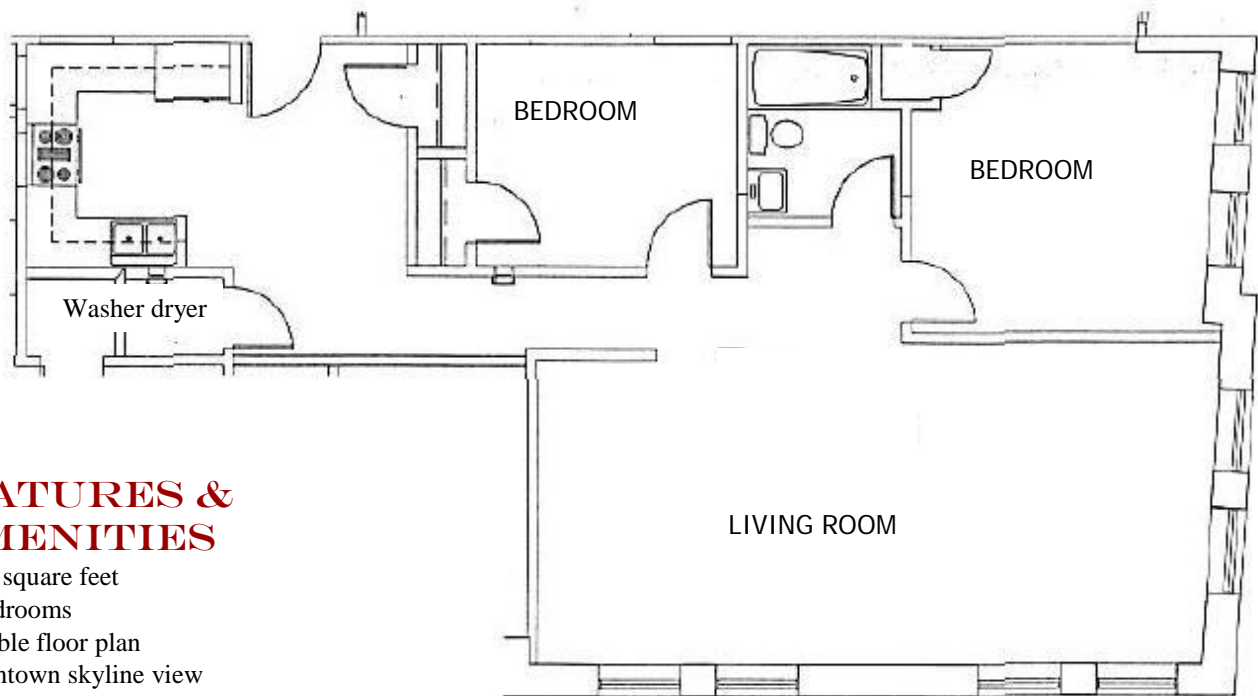

ADDISON APARTMENTS

WOODWARD at CHARLOTTE

APARTMENT NUMBER EIGHT

Available on floors 2-6,

FEATURES & AMENITIES

- 1000 square feet
- 2 Bedrooms
- Flexible floor plan
- Downtown skyline view
- Large, thermo pane windows
- Hardwood Floors
- Maple, Arts & Crafts style modern kitchen w/dishwasher
- Cable and Satellite TV ready
- Security Alarm
- Individually controlled heating and air-conditioning
- Instant Hot Water
- Secured Parking
- Lobby Intercom
- FREE Internet
- Historic Fixtures and Trim
- Fitness Center
- Storage Areas
- Building Laundry
- Modern Elevator

Apartment Size 975 Square Feet

Living Room 16' X 26'

Bedroom # 1 10' X 12'

Bedroom # 2 10' X 11'

Washer and Dryer in Unit

Room and Apartment sizes are approximate and may vary floor to floor

ADDISON APARTMENTS 14 Charlotte at Woodward Detroit, Mi. 48201
Detroit, Michigan 48201 Phone 313 831-9484 215 6859